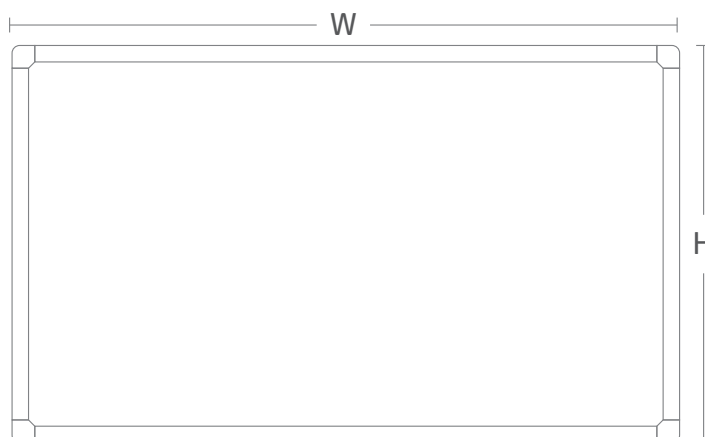

## Features

- Available in natural cork, vinyl tack and fabric surfaces
- Protected from humidity by an aluminum foil cover on the back side
- Plastic corners to hide the screws used for hanging the board

## Technical Details

<b>Surface</b>	Option 1: Natural Cork  Option 2: Fabric  Blue  Red  Green  Gray Option 3: Vinyl tack  Green  Gray  Blue  Brown  Beige			
<b>Frame</b>	Silver anodized aluminum Model M: Size 19x25mm in cross section (for sized above 120X90cm) Model J: Size 14x17mm in cross section			 
<b>Mounting</b>	Wall mounting from four corners (Frame M) Top hangers (Frame J)			
<b>Inside Panel</b>	Soft wood panel 12mm (Frame M) , 10mm (Frame J)			
<b>Available Sizes</b>	Cork Surface  BC2412/M BC2012/M BC1812/M BC1512/M BC1212/M BC129/J BC128/J BC126/J BC96/J BC86/J BC64/J	Fabric Surface  BF2412/M BF2012/M BF1812/M BF1512/M BF1212/M BF129/J BF128/J BF126/J BF96/J BF86/J BF64/J	Vinyl Tack Surface  BT2412/M BT2012/M BT1812/M BT1512/M BT1212/M BT129/J BT128/J BT126/J BT96/J BT86/J BT64/J	Size (cm) (WxH)  240x120 200x120 180x120 150x120 120x120 90x120 80x120 60x120 60x90 60x80 40x60