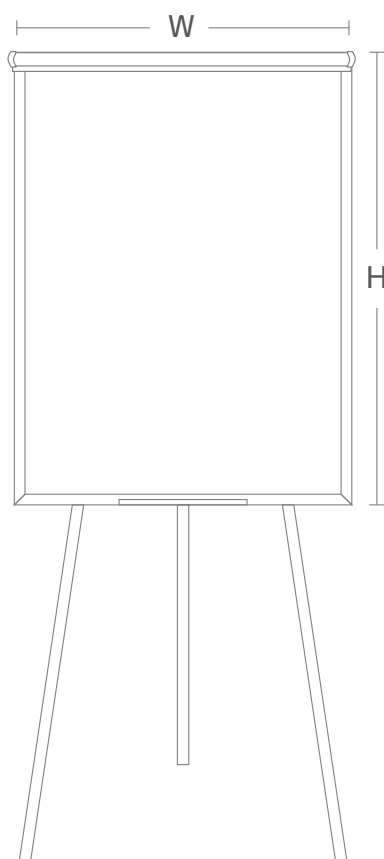

Open a new space for ideas and brain-storm with every paper flip. Flip charts from KALBOARD add a sparkle of creative thinking you need in your meeting room.

### Features

- Can be used as a magnetic writing surface along with flip chart sheets
- Stands firmly in place to provide extra safety
- Can be easily folded and carried from one place to another
- Flip chart sheets can be changed easily and quickly
- Adjustable flip chart height

## Technical Details

<b>Surface</b>	Polyester coated white steel surface
<b>Frame</b>	Anodized Aluminum
<b>Model RA:</b>	Size 14X20X15mm in cross section 
<b>Tray</b>	Silver anodized aluminum tray with fixed plastic edges for safety
<b>Clamp</b>	Silver anodized clamp with 2 knobs to carry the flipchart sheet
<b>Stand</b>	Floor stand with telescopic legs for adjustable height up to 70 cm (optional Mobile Y shape base with 3 casters for mobility)
<b>Inside Panel</b>	MDF wood panel, 11mm with aluminum foil on the back
<b>Available Sizes</b>	FC 107/R/T (70X100)