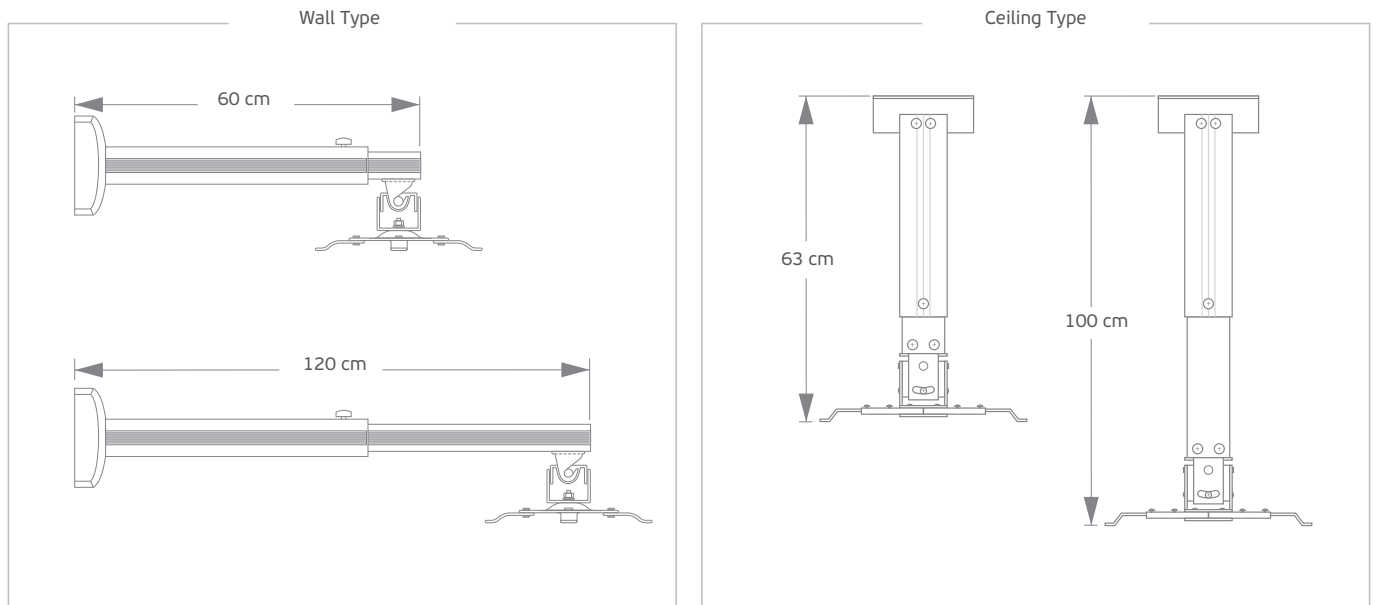

## Features

- Lightweight
- Cables can be simply hidden in the pole
- Elegant appearance
- Ideal for classroom and office

## Technical Details

Type	Wall Type	Ceiling Type		
Model	WDM 120	CDM 001	CDM 4365	CDM 63100
Maximum Weight	12 kg	25 kg		
Material	Aluminum ( with white color)	Aluminum ( with gey color)		
Extension	(60 cm to 120cm)	(10cm Fixed)	(43cm to 65cm)	(63cm to 100cm)